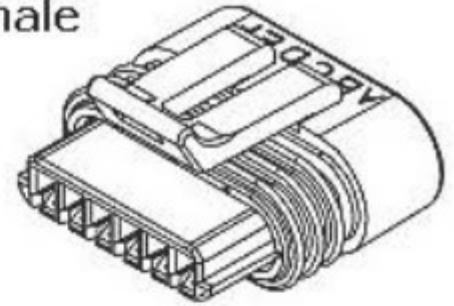

6 Way Black Metri-Pack 150.2 Sealed Female Connector Assembly

Part #12162210

Part # :	12162210
Description :	6 Way Black Metri-Pack 150.2 Sealed Female Connector Assembly
Product Type :	Connector
Status :	✓ Active
Family :	Metri-Pack
Series :	1.5
Cavities :	6
Terminal(s) blade size [mm] :	1.5
Sealed :	Sealed
Gender :	Female
Temperature range [°C] :	-40 to 125
Material :	Various (Assembly)
Weight [g] :	5.2